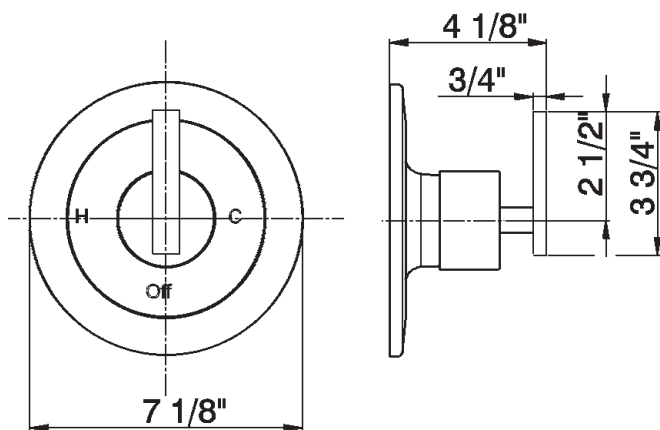

Trim for Modern Pressure Balance Concealed Bath or Shower Mixer without Diverter

ROHL Modern Collection

BA100X (Cross Handle)

BA100L (Metal Lever)

FEATURES

- Pressure balanced concealed bath or shower mixer trim
- Coverplate, dome, and handle made from solid brass
- To complete package order RMV-1

COLORS/FINISHES

- Polished Chrome
- Satin Nickel
- Polished Nickel

WARRANTY

- Limited Lifetime

BA100L