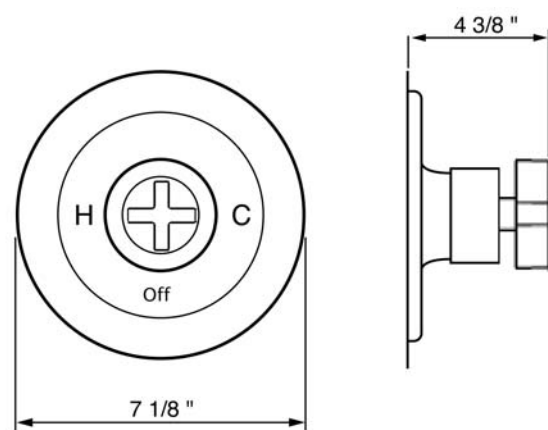

Trim for Modern Pressure Balance Concealed Bath or Shower Mixer without Diverter

ROHL Modern Collection

BA100X (Cross Handle)

BA100L (Metal Lever)

FEATURES

- Pressure balanced concealed bath or shower mixer trim
- Coverplate, dome, and handle made from solid brass
- To complete package order RMV-1

COLORS/FINISHES

- Polished Chrome
- Satin Nickel
- Polished Nickel

WARRANTY

- Limited Lifetime

BA100X